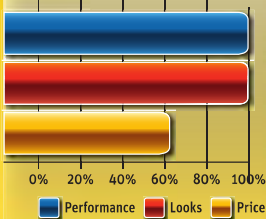

SPAX PLP Index – RSX
(Performance - Looks - Price)