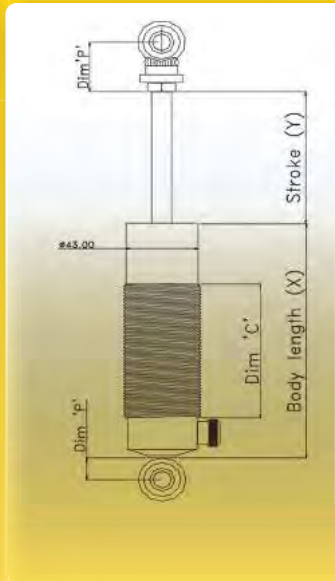

RACING

ADMIN

CSX CUSTOM DAMPERS

STAGE 2

Select the **body length** you require.

Part No.	Dim (X)	Stroke (Y)	Dim (C)	Maximum Spring Length
C70/900	131	46	65	4.5
C75/975	143	54	77	5
C75/100	143	64	77	5.5
C80/105	156	64	90	6
C80/110	156	74	90	6.5
C90/115	181	64	95	7
C90/120	181	74	95	7.5
C90/125	181	89	95	8
C90/130	181	99	95	8.5
C100/135	207	89	120	9
C100/140	207	99	120	9.5
C100/145	207	114	120	10
C100/150	207	124	120	10.5
C120/160	258	99	150	11
C120/170	258	124	150	12.5
C120/180	258	149	150	13.5
C120/190	258	174	150	15.5