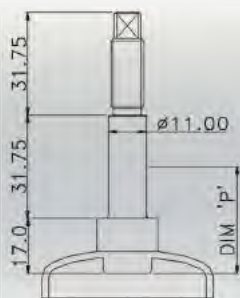

Stage 1 Your Part No.

Example

Top Stem