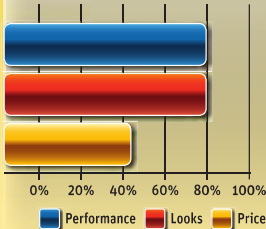

SPAX PLP Index – PSX
(Performance - Looks - Price)