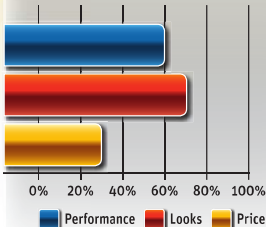

SPAX PLP Index – VSX
(Performance - Looks - Price)