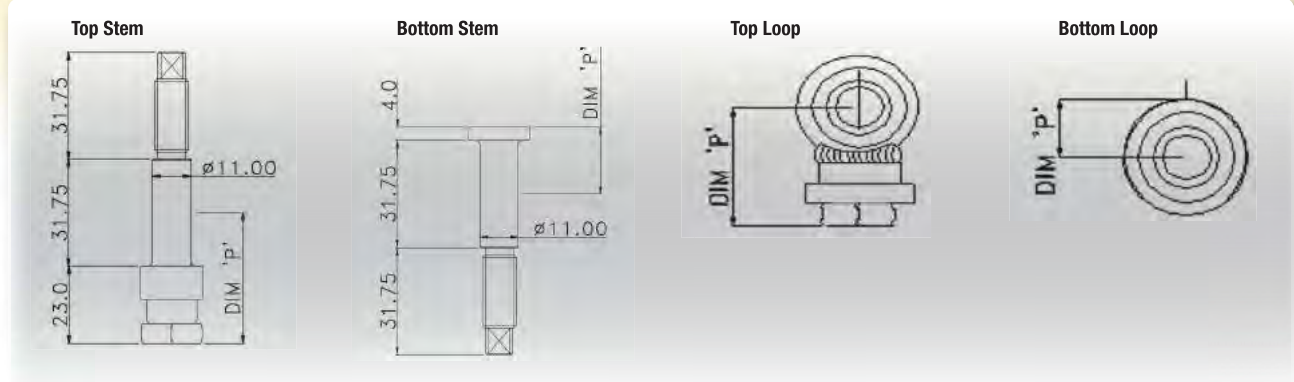

THERE ARE 4 SIMPLE STAGES TO DESIGNING YOUR OWN DAMPER.

STAGE 1					
Select the top and bottom fittings. The length of these fittings (Dim P) goes towards the overall open and closed lengths.					
Part No.	Description	Length	Bore	Dim P incl. Lock Nut	
				Top	Bottom
A	Bonded Bush 10	25,40 (1")	9,6 (3/8")	32	14,5
B	Bonded Bush 14	31,75 (1.25")	11,2 (7/16")	32	14,5
C	Bonded Bush 18	31,75 (1.25")	12,8 (1/2")	32	14,5
D	Spherical Bearing	12,00	12,8 (1/2")	36	17,5
E	Stem (standard)	See Drawing	See Drawing	39	20,0
F	"SilentBlock" Bush	28,0 (1.1")	16,0 (5/8")	39	21,0

Note: Option D is fitted with a 15mm internal diameter bearing fitted with a removable 1/2" (12.7) sleeve

Stage 1 Your Part No.

Body Top Bottom Spring Extras

Example

Body D D Spring Extras

KITS

SPRINGS

DAMPERS