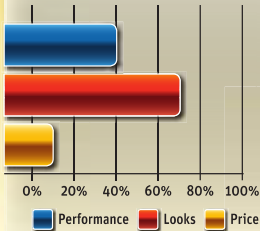

SPRING KITS

SPAX PLP Index – SSX
(Performance - Looks - Price)

SSX SPRING KITS STUNNING LOOKS & A SPORTIER RIDE

- Lowered AND Uprated for Stunning Looks and Performance
- Top Quality Chrome Silicone Material for Long Life
- Epoxy Powder Coated for Stunning Looks and Protection
- Manufactured to the Strictest TÜV Standards for Total Peace of Mind
- Factory Direct Prices for Unbeatable Value

SPRINGS

WWW.SPAXPERFORMANCE.COM